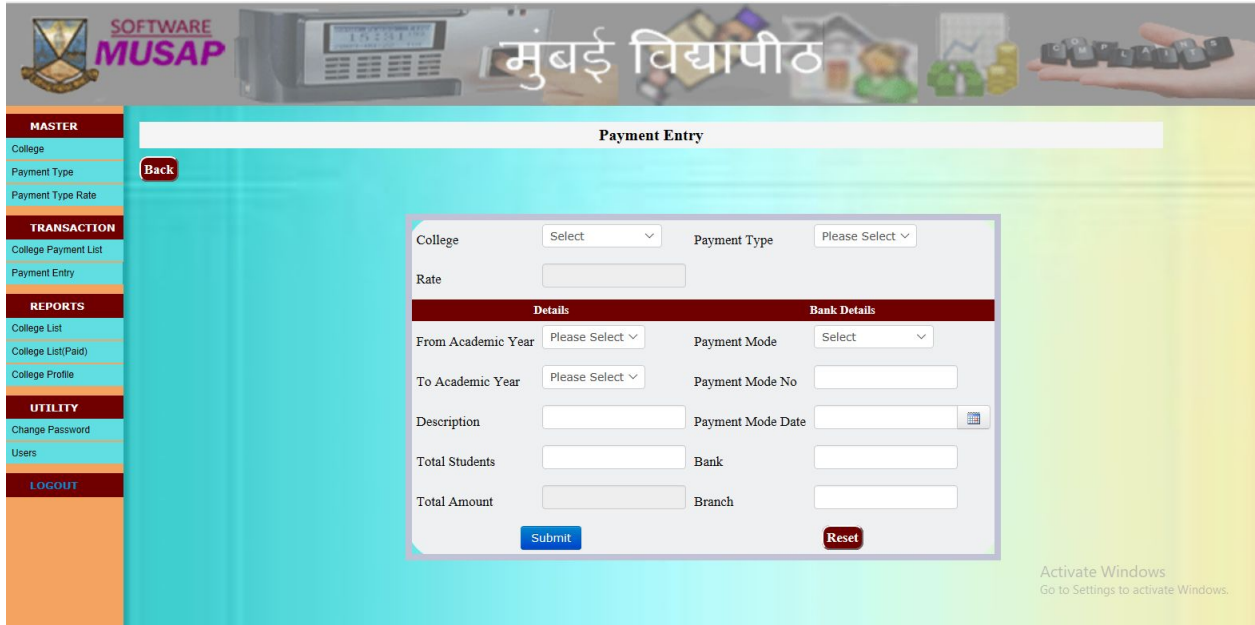

Payment Type Rate

TRANSACTION

College Payment List

Payment Entry

REPORTS

College List

College List(Paid)

College Profile

Login

Activate Windows
Go to Settings to activate Windows.

Payment entry form

Select Payment type

College List: List of colleges who has paid e-suvidha

SOFTWARE
MUSAP

University of Mumbai

- MASTER**
- College
- Payment Type
- Payment Type Rate
- TRANSACTION**
- College Payment List
- Payment Entry
- REPORTS**
- College List
- College List(Paid)
- College Profile
- UTILITY**
- Change Password
- Users
- LOGOUT**